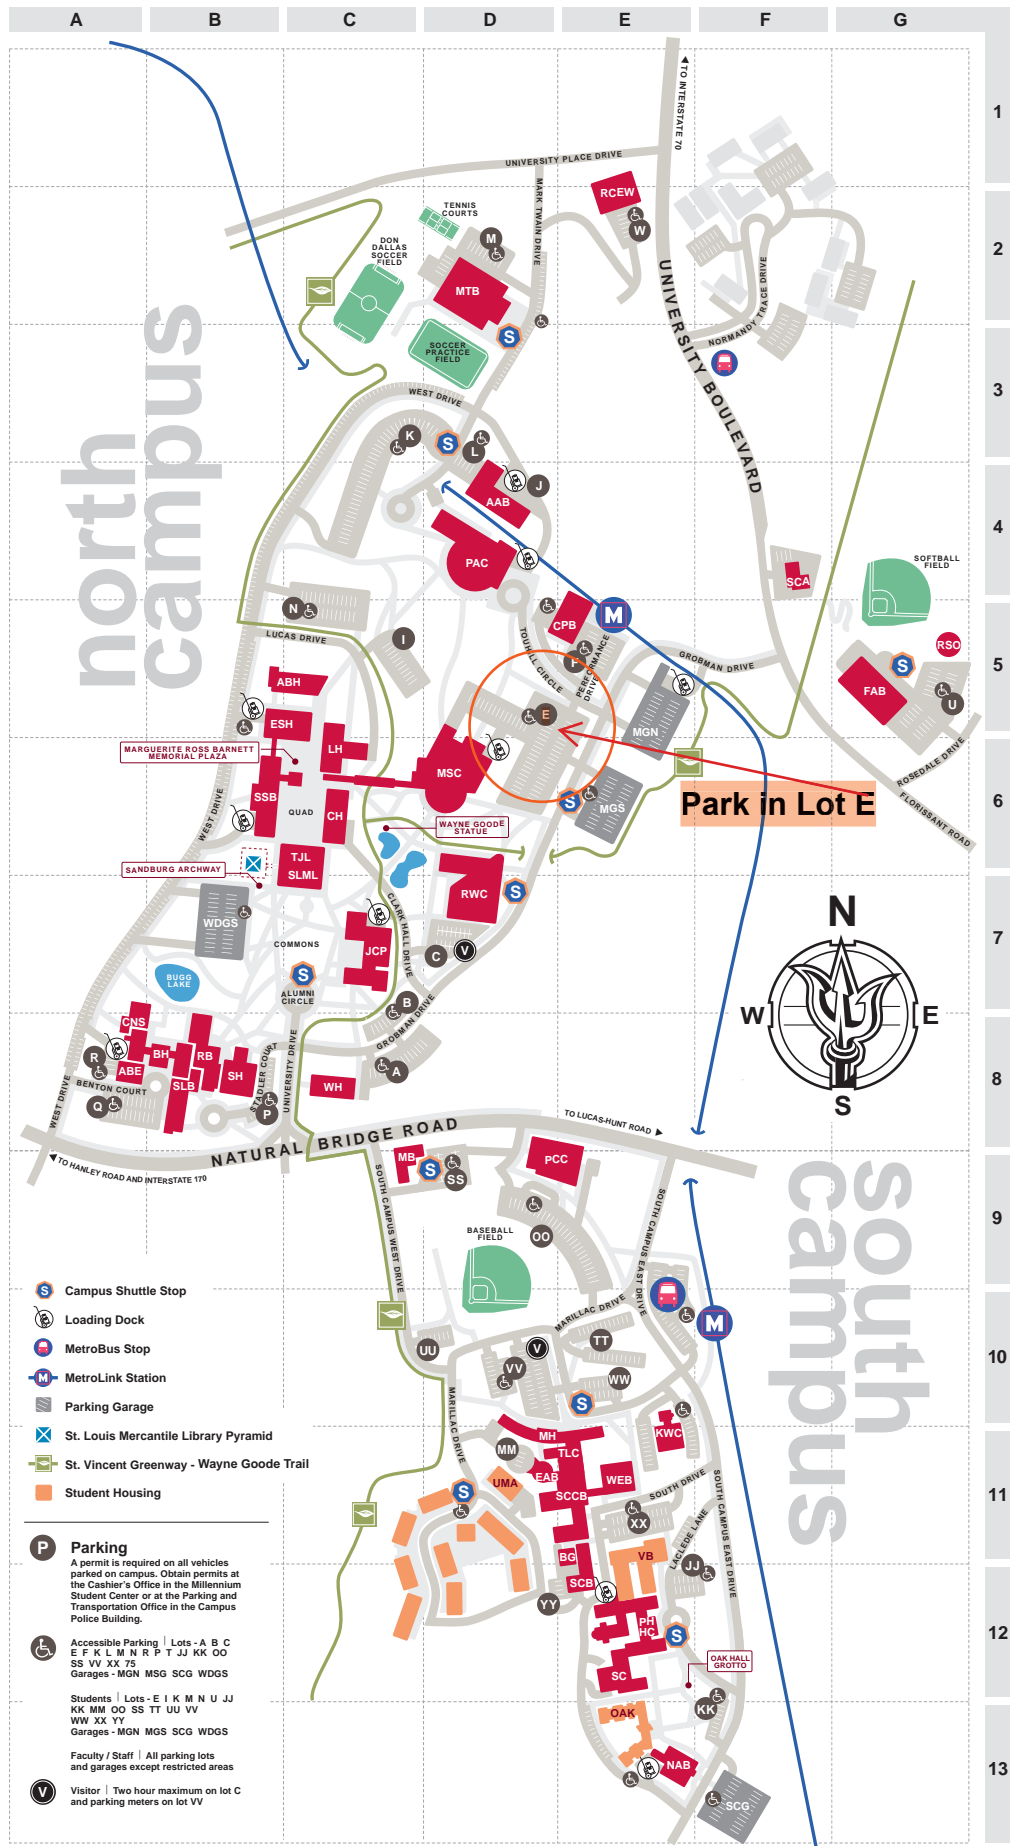

- Anheuser-Busch Ecology and Conservation Complex [ABE] A-8
- Anheuser-Busch Hall [ABH] C-5
- Arts Administration Building [AAB] D-4
- Benton Hall [BH] B-8
- Blanche M. Touhill Performing Arts Center [PAC] D-4
- Boiler Garage / Surplus Property [BG] E-11
- Clark Hall [CH] C-6
- E. Desmond Lee Technology and Learning Center [TLC] E-11
- Education Administration Building [EAB] D-11
- Express Scripts Hall [ESH] C-5
- Fine Arts Building [FAB] G-5
- Kathy J. Weinman Children's Advocacy Centre and Center for Trauma Recovery [KWC] E-11
- J.C. Penney Building / Conference Center [JCP] C-7
- Lucas Hall [LH] C-6
- Mark Twain Building [MTB] D-2
- Marillac Hall [MH] D-11
- Millennium Student Center [MSC] and Student Services D-6
- Millennium Student Center Garage North [MGN] E-5
- Millennium Student Center Garage South [MGS] E-6
- Music Building [MB] C-9
- Nursing Administration Building [NAB] E-13
- Oak Hall [OAK] E-13
- Patient Care Center [PCC] D-9
- Provincial House [PH] and Pierre Laclede Honors College [HC] E-12
- Recreation and Wellness Center [RWC] D-7
- Regional Center for Education and Work [RCEW] E-2
- Research Building [RB] B-8
- Richard D. Schwartz Observatory [RSO] G-5
- Print and Mail Services [JCP] C-7
- Science Learning Building [SLB] B-8
- Sculpture and Ceramics Annex [SCA] F-4
- Seton Center Hall [SC] E-12
- Social Sciences and Business Building / Tower [SSB] B-6
- South Campus Classroom Building [SCCB] and Child Development Center E-11
- South Campus Computer Building [SCB] E-12
- South Campus Garage [SCG] F-13
- Stadler Hall [SH] B-8
- St. Louis Mercantile Library [SLML] C-6
- Thomas Jefferson Library [TJL] C-6
- UMSL Accelerate / Campus Police Building [CPB] E-5
- University Meadows Apartments [UMA] D-11
- Villa Building [VB] E-11
- Ward E. Barnes Building [WEB] E-11
- West Drive Garage South [WDGS] B-7
- William L. Clay Center for Nanoscience [CNS] A-8
- Woods Hall [WH] C-8

# Campus Map

University of Missouri—St. Louis